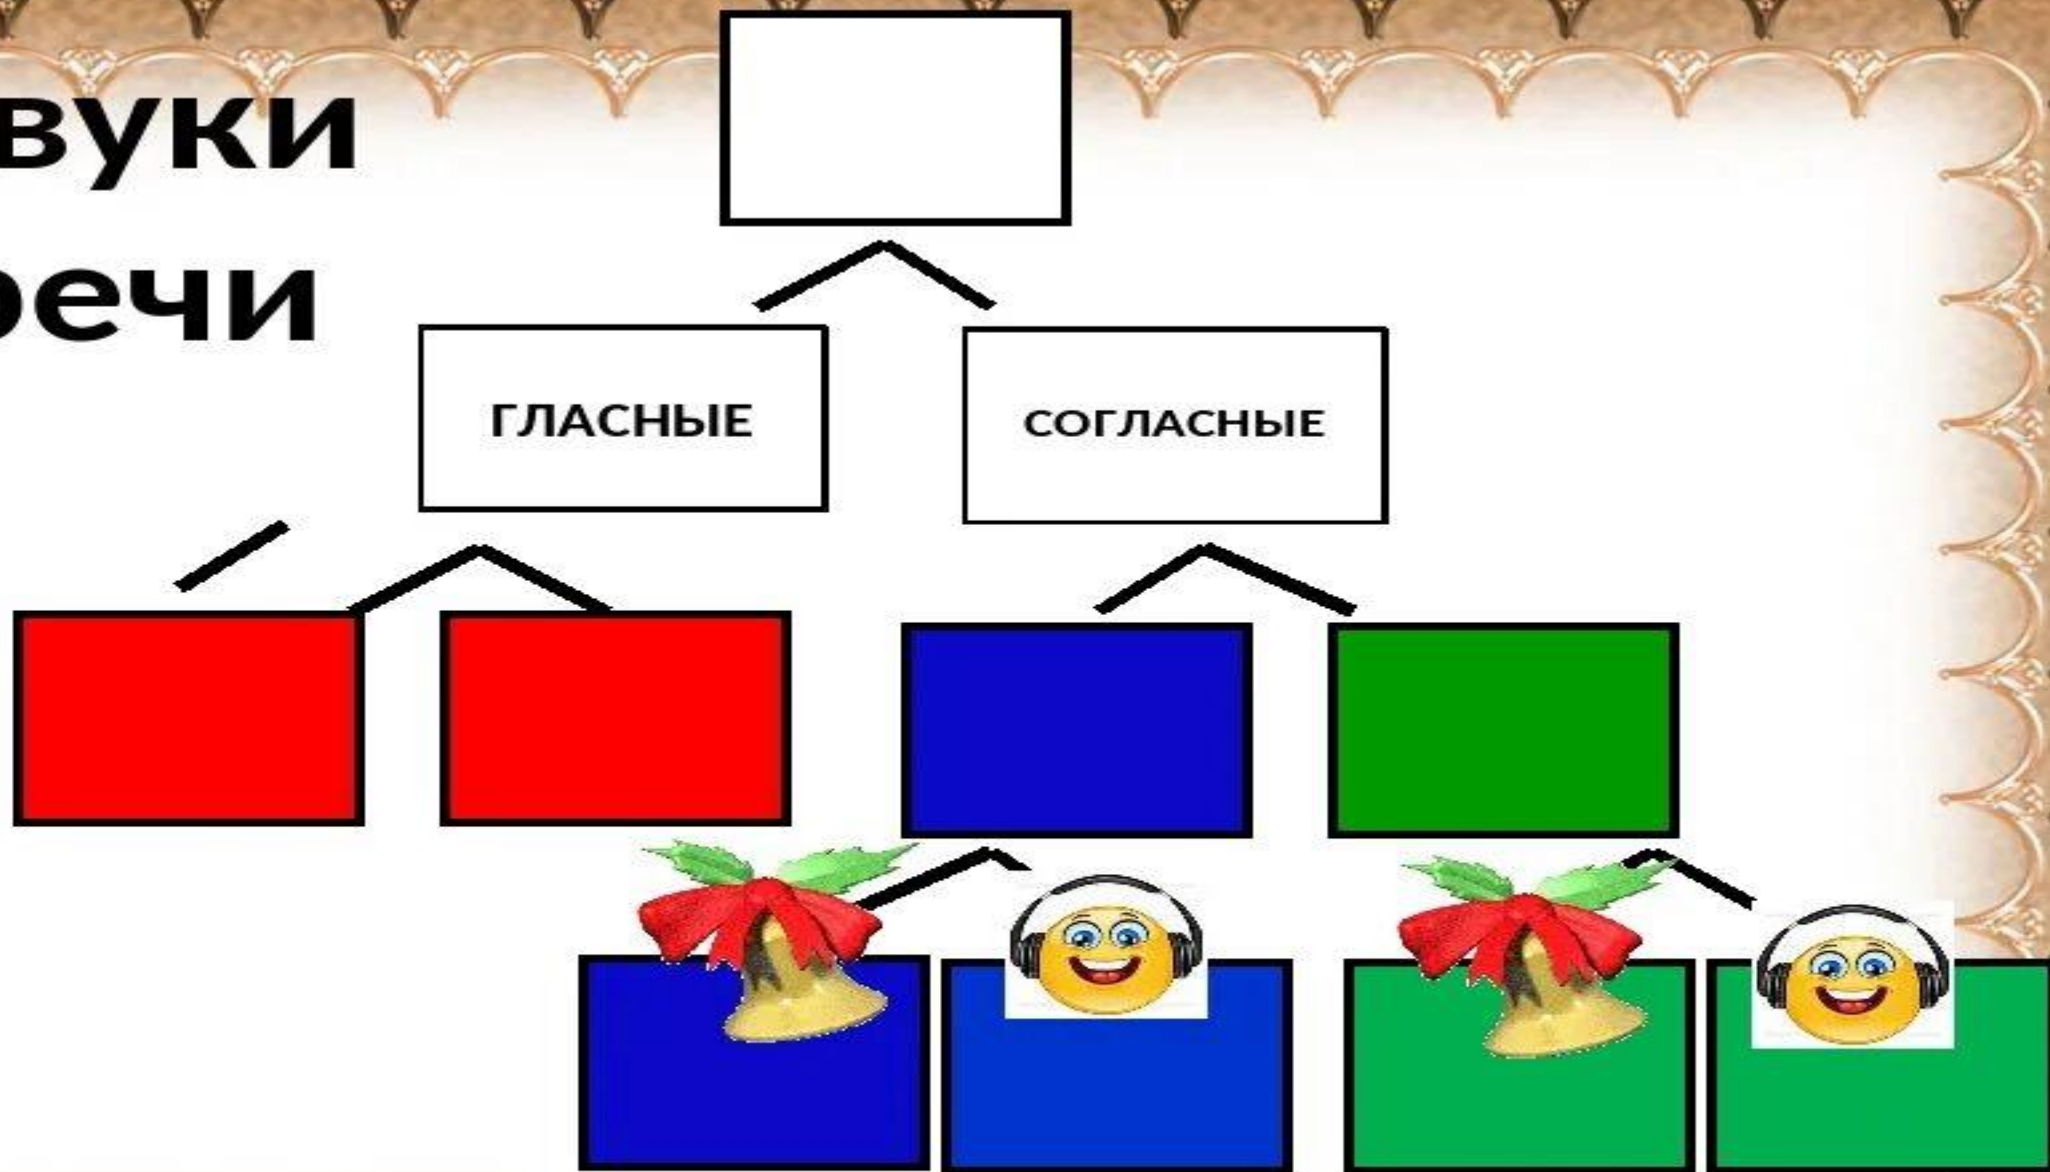

Звуки речи

Владимир Иванович Даль

Кок

Повар на корабле. В обязанности кока входит приготовление пищи для экипажа.

НА ЧТО ПОХОЖА БУКВА Р

Буква Р на мачте парус
Вдаль плывёт небес касаясь

Дрожу от страха
До сих пор! –
Воскликнуло полено, –
Похожа буква на топор!
Расколет непременно!

yp

mp

A photograph of two dolphins in clear blue water. A white circle is superimposed over the center of the image, containing the word 'рак' in black Cyrillic script. The dolphins are positioned on either side of the circle, with their heads and dorsal fins visible above the water surface.

рак

A photograph of two dolphins in clear blue water. A white circle is superimposed over the center of the image, containing the Russian word 'рот' (rot) in a bold, black, serif font. The dolphins are positioned on either side of the circle, with their heads and dorsal fins visible above the water's surface.

рот

A photograph of two dolphins in clear blue water. A white circle is superimposed over the center of the image, containing the Russian word 'рис' (rice) in a bold, black, serif font. The dolphins are positioned on either side of the circle, with their heads and dorsal fins visible above the water surface.